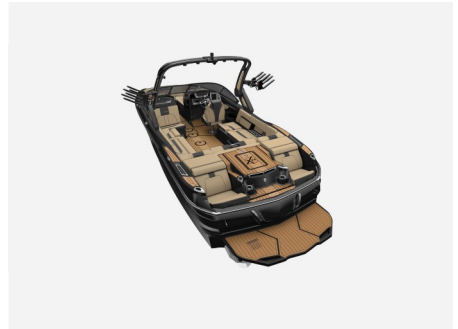

2023 MASTERCRAFT X24 BOAT SERIAL NUMBER MBCYHBT5H223

STANDARD EQUIPMENT

ENGINE - ILMOR 6.2L GDI V-DRIVE - 2:1, Hull Bottom - White, Hull Zone 1 - Gel, Hull Zone 2 - Gel, Hull Zone 3 - Gel, Deck Zone 1 - Gel, Deck Zone 2-Gel, Deck Zone 2 Custom-Gel, Cockpit Fiberglass Cupholder Insert with Phone Holders Color - Black, V3 Pro Wake Propeller, Underwater Exhaust, Removable Snap-In Carpet - Gray or Tan, Custom Topstitch Thread Color, Billet Glovebox Lid, Steering Wheel, Four Spoke, Unidirectional, Brushed, Walk-Thru Door - Billet Aluminum, Cleats - Bow, Cleats - Midship, Cleats - Stern, Cooler - 36qt, Cooler Stay, MasterView Seat Bolster (driver), Teak Platform, Folding Platform Brackets, 7" Screen w/ Advanced Audio Package, iPod USB Jack, Gunnel Trim - Black w/ Stainless Steel, Rack and Pinion Steering w/ Tilt Helm, Thru-Hulls Chrome, Windshield Wraparound, Brushed Aluminum Header, Sea Strainer, Fire Extinguisher, Quad Hard Tank Ballast System, Pylon, Fixed, Strut - PureFlow, Multi-Gauge 3-in-1 System (Fuel, Oil Pressure, Engine Temp), Speedometer, Tachometer, Zero Off Speed Control System (integrated into display), Depth Finder, Self Draining Cockpit, Water Temp, Air Temp, Walkover Pads (Gray or Teak Look), Push Door Trash Can, Attitude Adjustment Plate, Tracking Fins, Fiberglass Transom Walk-Thru, X Series Sundeck Flip-Up Seating, Fuel System Carbon Canister, Automatic Bilge Pump System, Bilge Blower System, Automatic Engine Compartment Fire Extinguisher, Shipping Cover, Activ-View Essential Mirror (Base, black plastic) 6x9 Cipa Fixed, Removable Snap-In Carpet - (Gray or Brown), Activ-View Essential Mirror - (Base, black plastic) 6x9 Cipa Fixed, Teak Wood Platform, Z6 Tower w/Hydrolock Folding, Tower Leg Color Option - Silver Satin or Black, Essential Board Racks (wake/wake) - Silver Satin or Black