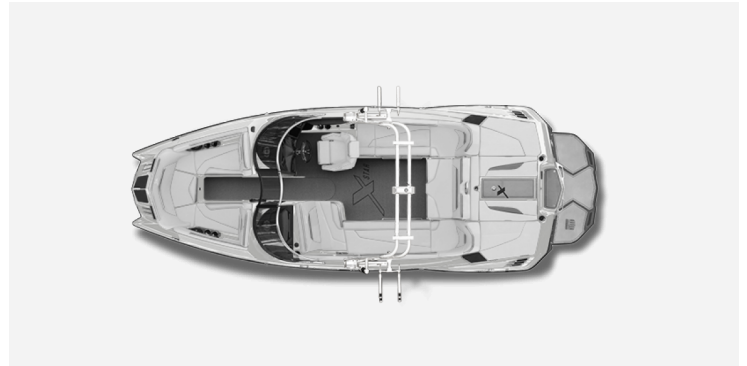

2019 MASTERCRAFT XSTAR BOAT SERIAL NUMBER MBCNLEP5J819

STANDARD EQUIPMENT

ENGINE - ILMOR MV8-5500 GDI V-DRIVE - 2:1, V3 Pro-Wake Propeller, Dual exhaust system, Custom Topstitch Thread Color, Walk-Thru Door - billet Aluminum, Cleats - Bow, Midship, Stern, Cooler - 36 qt, Coller Stay, Steering wheel - Three Spoke, Teak Platform, MasterView driver's seat with flip-up bolster, Folding Platform Brackets, Automatic Bilge Pump System, Bilge Blower System, Quad Hard Tank Ballast System, FastFill Ballast System, Sea Strainer, Rack and Pinion Steering w/ Tilt Helm, Fire Extinguisher, Automatic Engine Compartment Fire Extinguisher, Thru-Hulls Chrome, Klipsch Commander with Integrated Bluetooth, Four Klipsch 8.5 inch speakers, Two 7 inch Klipsch Helm/Glovebox Mounted Speakers, Two 11 inch Subwoofers Klipsch Helm/Glovebox Mounted Speakers, Trash Can with Push Door Access, Attitude Adjustment Plate, Tracking Fins, Fiberglass Transom Walk-Thru w/ Filler Cushion, Mirror 6 X 9 CIPA Fixed, Motor Box Storage Compartment, Teak Platform, Integrated ICE Radio In Twin Screen Dash, DSP Module, 10.1 inch Touchscreen, 12.3 inch Non-Touchscreen, Pylon, Fixed, Zero Off Speed Control System (Integrated Into Display), Wi-Fi GoPro Connectivity, Water Temp, Air Temp, Depth Finder

COLORS

Deck 1	White
Deck 2	White
Hull bottom	White
Hull 1	White
Hull 2	White
Hull 3	White
Designator	Black satin
Swim platform	Teak
Interior base	Odessa white
Pleat	Reflex silver
Interior 2nd base	Odessa white
Interior 3rd base	Odessa white

SPECIFICATIONS

Length of Boat	23'0"
Width Amidship	102"
Boat Weight	5,800 lbs.
Length of Boat w/Platform	25'
Towing Length	28' 4"
Towing Width	102"
Fuel Capacity	76 gallons
Total Weight Capacity	16 people or 2,400 lbs.
Draft	32"