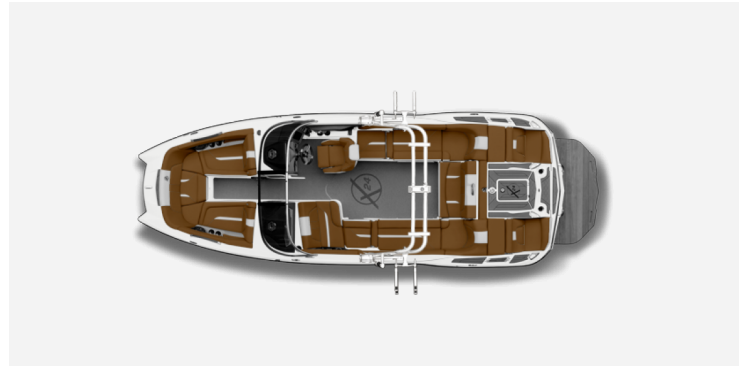

2020 MASTERCRAFT X24 BOAT SERIAL NUMBER MBCPHCE7G920

STANDARD EQUIPMENT

ENGINE - ILMOR 6.2L GDI V-DRIVE - 2:1, V3 Pro Wake Propeller, Standard Exhaust, Removable Snap-In Carpet - Gray, Removable Snap-In Carpet - Brown (Only Available When Base 1 Vinyl is Beach Tan, Coconut Brown, Oyster Beige, Custom Topstitch Thread Color, Custom Lighting Color (Blue, Red, Green), Billet Glovebox Lid, Steering Wheel, Four Spoke, Unidirectional, Brushed, Walk-Thru Door - Billet Aluminum, Cleats - Bow, Cleats - Midship, Cleats - Stern, Cooler - 36qt, Cooler Stay, MasterView Seat Bolster (driver), Teak Platform, Folding Platform Brackets, Advanced Audio Package - 4 Klipsch 8.5 & Speakers, 11 & Sub, 5-CH Amp, DSP Module, iPod USB Jack, Gunnel Trim - Black w/ Stainless Steel, Rack and Pinion Steering w/ Tilt Helm, Thru-Hulls Chrome, Windshield, Brushed Aluminum Header, Sea Strainer, Fire Extinguisher, Quad Hard Tank Ballast System, Pylon, Fixed, Strut - PureFlow, Multi-Gauge 3-in-1 System (Fuel, Oil Pressure, Engine Temp), Speedometer, Tachometer, 7 & Touchscreen Dash, Zero Off Speed Control System (integrated into display), Depth Finder, Self Draining Cockpit, Water Temp, Air Temp, Port Lounge Flip-Up, Walkover Pads Gray, Push Door Trash Can, Attitude Adjustment Plate, Tracking Fins, Fiberglass Transom Walk-Thru w/ Filler Cushion, X Series Sundeck Flip-Up Seating, Fuel System Carbon Canister, Automatic Bilge Pump System, Bilge Blower System, Automatic Engine Compartment Fire Extinguisher, Shipping Cover, Mirror (Base, black plastic) 6x9 Cipa Fixed, ZFT2 Tower w/ Spi

SPECIFICATIONS

Length	24 2 / 7.3 M
Width Amidship	102 / 2.59 M
Boat Weight	6,100 lbs. / 2,767 kg
Fuel Capacity	85 Gal / 322 L
Total Weight Capacity	18 People or 2,550 lbs.
Draft	30 / .76 M
Interior Width	87 / 2.2 M