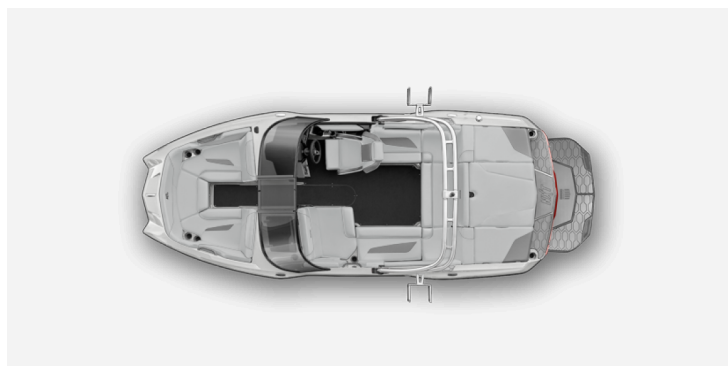

2020 MASTERCRAFT NXT20 BOAT SERIAL NUMBER MBC2MBJ3G920

STANDARD EQUIPMENT

ENGINE - ILMOR 6.0L MPI V-DRIVE - 1.57:1, V3 Pro Wake Propeller, Standard Exhaust, Steering Wheel - Three Spoke NXT Style, Cooler - 25qt, Cooler Stay, Seat Bolster (driver), Teak Wood Platform, Folding Platform Brackets, iPod USB Jack, Gunnel Trim - Black w/ Stainless Steel, Rack and Pinion Steering w/ Tilt Helm, Thru-Hulls Chrome, Windshield - Black Frame, Sea Strainer, Fire Extinguisher, Triple Hard Tank Ballast System, Mirror (Base, black plastic) 6x9 Cipa Fixed, Strut - PureFlow, Multi-Gauge 3-in-1 System (Fuel, Oil Pressure, Engine Temp), 4.3 & LCD Color Screen w/ 5 Button Interface (Includes Speedometer, Tachometer, Engine Temp, Fuel and Oil Pressure, and Air Temp), Zero Off Speed Control System (integrated into display), Mercury SmartCraft Boat Control System - w/ Speed Control, Interior Courtesy Lights, 12V Power Outlets - 3, Fuel System Carbon Canister, Automatic Bilge Pump System, Bilge Blower System, Automatic Engine Compartment Fire Extinguisher, Billet Aluminum Accented Dash, Shipping Cover

COLORS

Deck 1	White
Hull bottom	White
Hull 1	Slate gray
Hull 2	Viper red
Designator	Chromex
Swim platform	Fiberglass
Interior base	Rayo platinum
Interior 2nd base	Rayo platinum
Interior 3rd base	Rayo flint

SPECIFICATIONS

Length	20' 0" / 6.10 M
Width Amidship	91" / 2.38 M
Boat Weight	3950 LBS / 1792 KG
Fuel Capacity	47 gallons / 178 L
Total Weight Capacity	10 people 1,804 LBS / 818 KG
Draft	27" / .69 M
Interior Width	81.5" / 2.07 M